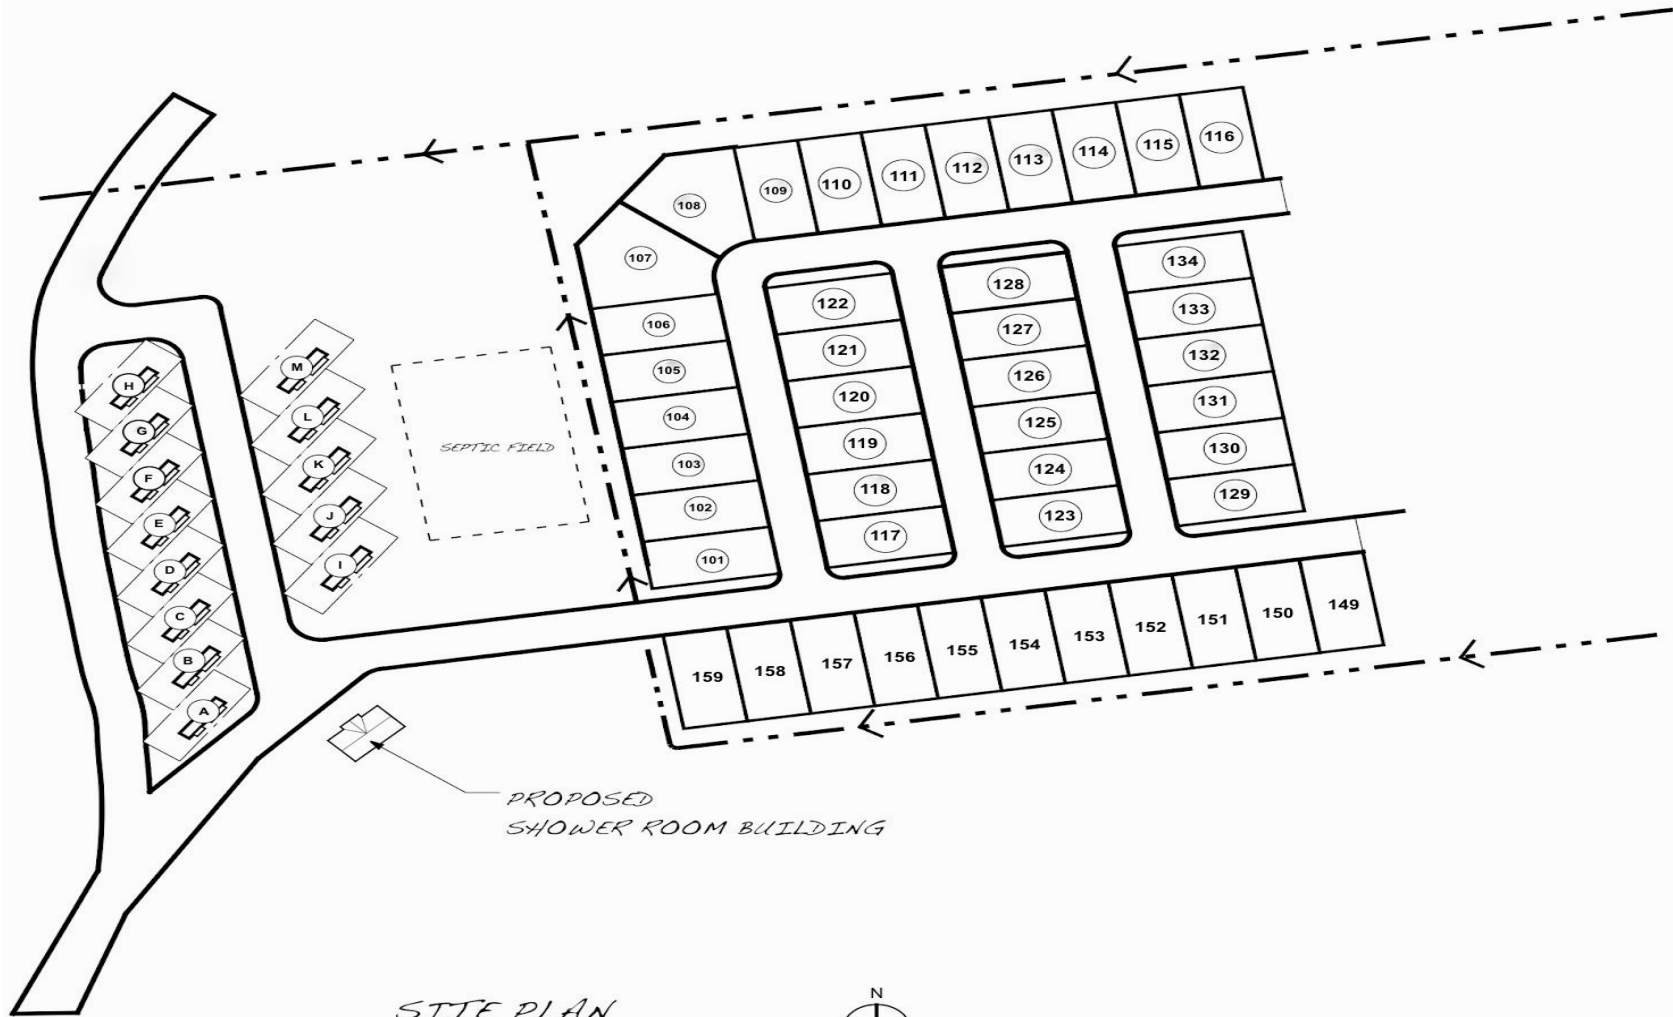

PYE'S LANDING

Clearwater Bay Ontario, Canada

SITE PLAN

SCALE: 1 = 2000